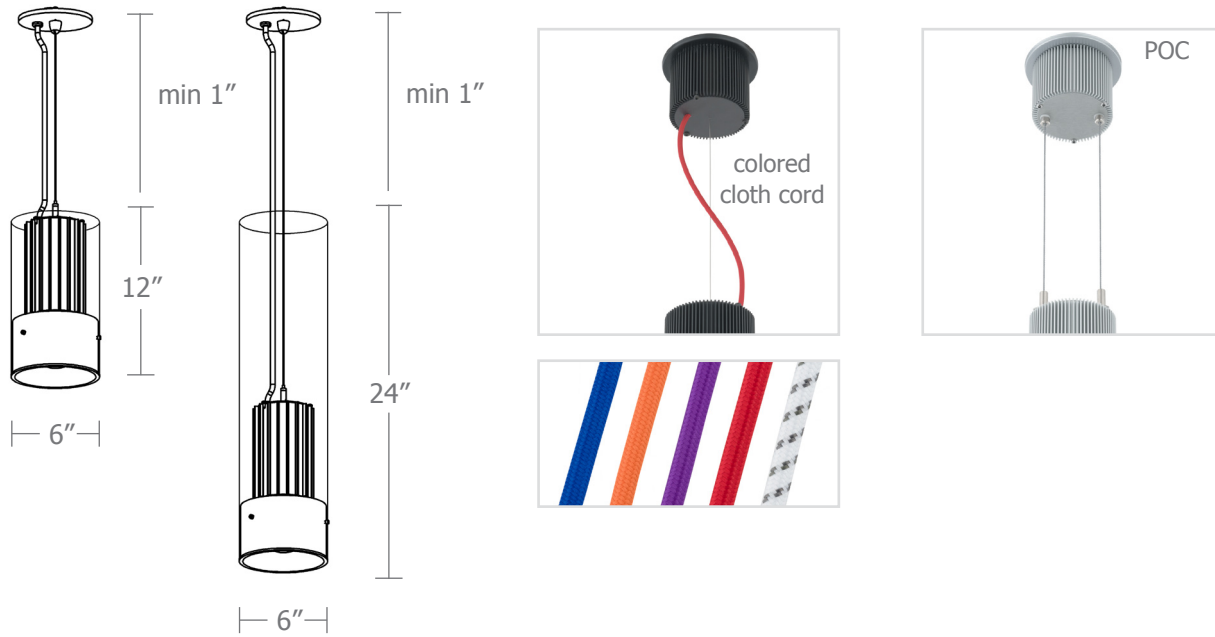

Cat No	Delivered Lumens*	Watts		Amps	
		120V / 277V	120V	277V	
P9912 FX	1625	14	.12	.05	
P9912 LO	2325	20	.17	.07	
P9924 FX	1625	14	.12	.05	
		ies file # 19347			
P9924 LO	2325	20	.17	.07	
		ies file # 19346			

*delivered lumens based on 4000K, 80+ cri (90cri multiplier .83)