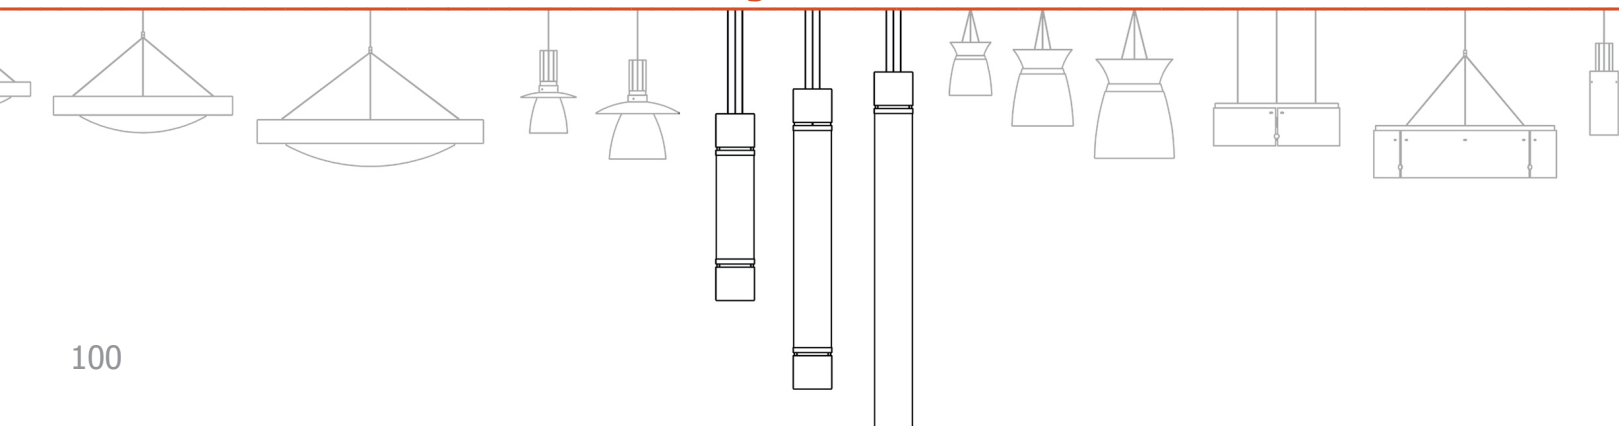

- P9540 8"dia x 40"ht
- P9564 8"dia x 64"ht
- P9588 8"dia x 88"ht
- P95108 8"dia x 108"ht

glo.stk™

Conway airport | Rik Sowell Architects | Karen Segrave, photographer

Powder Coat Paint Finishes

MW matte white