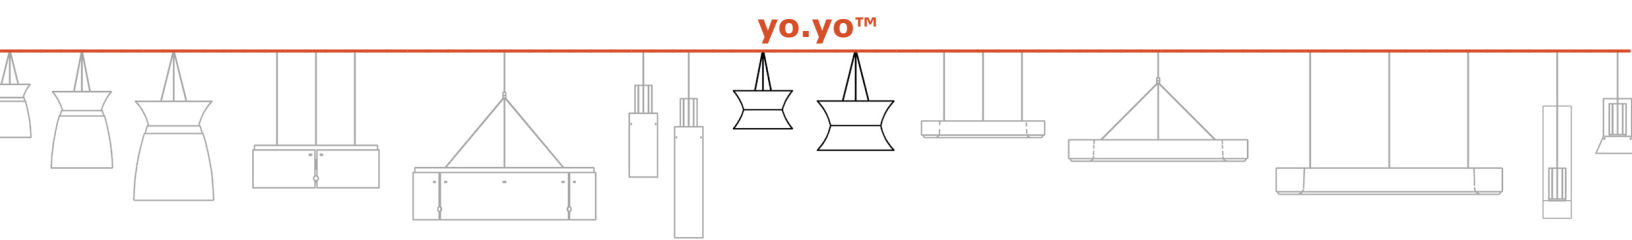

P5012 12"dia x 8"ht

P5016 16"dia x 10"ht

Powder Coat Paint Finishes

MW matte white

AP anodized paint

SS satin silver

TG textured gray

FB flat black