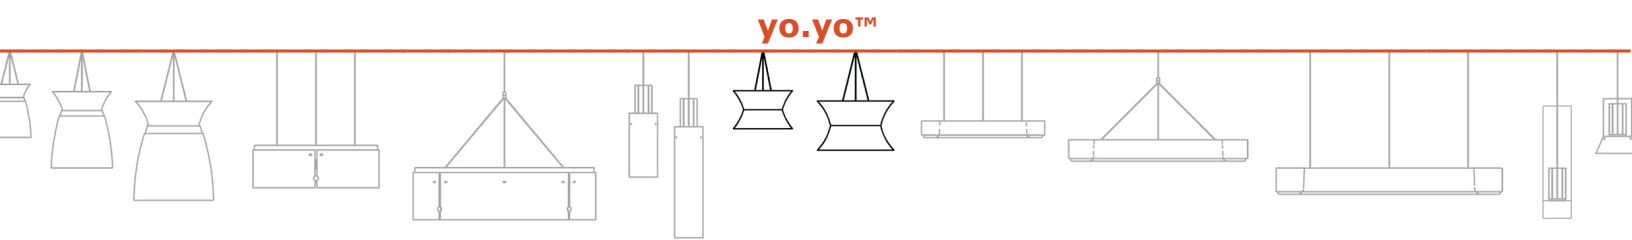

P5012 12"dia x 8"ht

P5016 16"dia x 10"ht

Powder Coat Paint Finishes

MW matte white

CP champagne

YO yellow 1018

TW textured white

BZ bronze