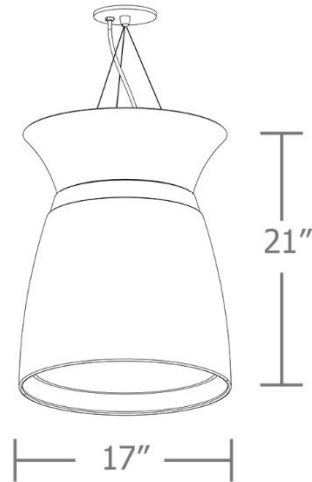

## sizes and lumens

**P4109**

**P4113**

**P4117**

direct / indirect

- P4109 (9"): 995–2780 lm / 970 lm
- P4113 (13"): 1585–4120 lm / 775-1940 lm
- P4117 (17"): 2580–4985 lm / 775-2135 lm

## construction

5" dia. mounting canopy with ultrathin stainless steel Wisp® cable tripod and tiny field adjustable grippers for exact mounting height

dual COB Direct/ Indirect light distribution  
w/ dual circuit option  
2700K, 3000K, 3500K, 4000K  
**90+ CRI** standard

Statistics						
Description	Symbol	Avg	Max	Min	Max/Min	Avg/Min
tiki.aura	+	33.1 fc	56.4 fc	24.2 fc	2.3:1	1.4:1

Plan View  
Scale - 1" = 2ft

- 10' x 10' x 16'H space
- 80/50/20 reflectances
- bottom of fixture at 12' aff
- FC readings at 2.5' aff
- layout conducted using P4117-40HI-40HI lumen package **90 cri** (4550 lm direct/ 2135 lm indirect delivered lumens)