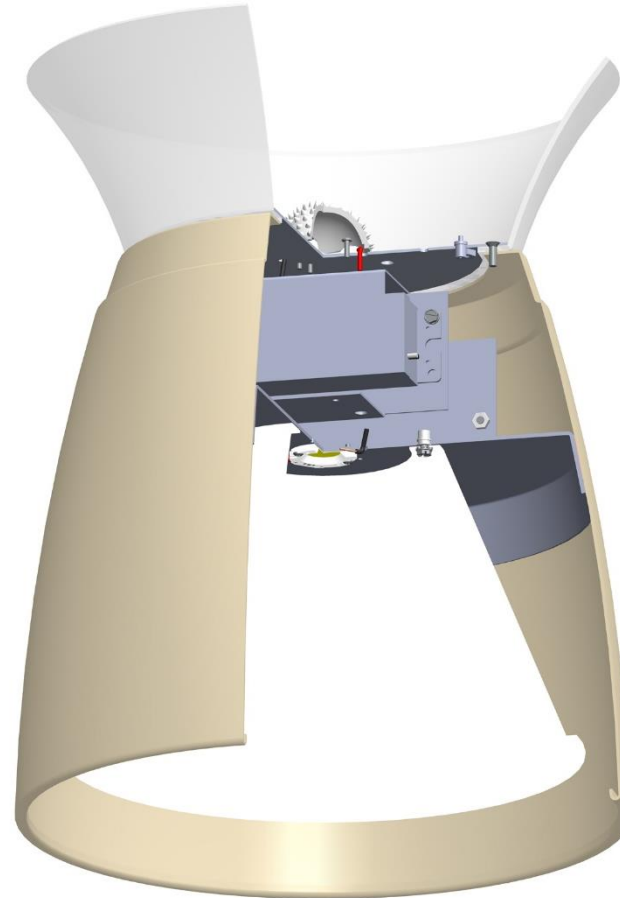

construction

5" dia. mounting canopy with ultrathin stainless steel Wisp® cable tripod and tiny field adjustable grippers for exact mounting height

dual COB Direct/ Indirect light distribution
w/ dual circuit option
2700K, 3000K, 3500K, 4000K
90+ CRI standard

integral programmable drivers, field
maintainable, universal input (120-277v),
0-10v controllable to 1% dimming

15 standard powder
coat paint finishes
+ custom RAL colors

translucent white acrylic
inverted bell up light element
gives tiki.aura its glow!

.050" spun aluminum conical
reflector finished in high reflectance
(>92%) matte white powder coat

precision CNC spun .063"
aluminum downlight housing
with rolled bottom edge for added
strength.

downlight portion either open
or optional flat frosted lens