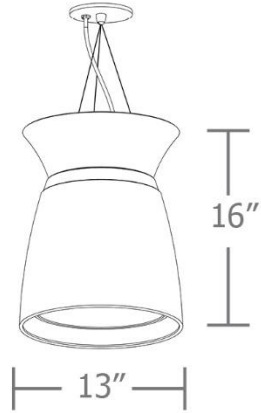

## sizes and lumens

**P4109**

**P4113**

**P4117**

direct / indirect

- P4109 (9"): 995–2780 lm / 970 lm
- P4113 (13"): 1585–4120 lm / 775-1940 lm
- P4117 (17"): 2580–4985 lm / 775-2135 lm

## construction

5" dia. mounting canopy with ultrathin stainless steel Wisp® cable tripod and tiny field adjustable grippers for exact mounting height

dual COB Direct/ Indirect light distribution  
w/ dual circuit option  
2700K, 3000K, 3500K, 4000K  
**90+ CRI** standard

Statistics						
Description	Symbol	Avg	Max	Min	Max/Min	Avg/Min
tiki.aura	+	33.1 fc	56.4 fc	24.2 fc	2.3:1	1.4:1

Plan View  
Scale - 1" = 2ft

- 10' x 10' x 16'H space
- 80/50/20 reflectances
- bottom of fixture at 12' aff
- FC readings at 2.5' aff
- layout conducted using P4117-40HI-40HI lumen package **90 cri** (4550 lm direct/ 2135 lm indirect delivered lumens)