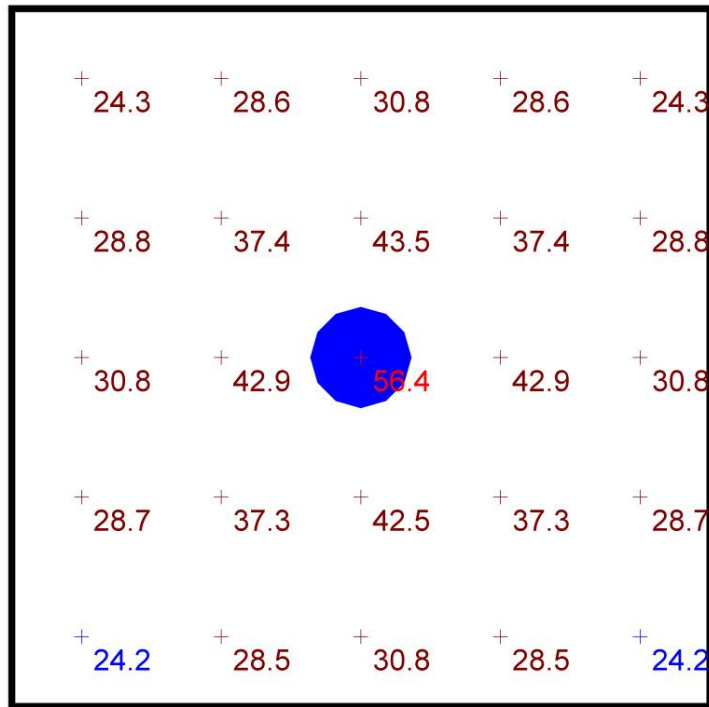

## sizes and lumens

**P4109**

**P4113**

**P4117**

direct / indirect

- P4109 (9"): 995–2780 lm / 970 lm
- P4113 (13"): 1585–4120 lm / 775-1940 lm
- P4117 (17"): 2580–4985 lm / 775-2135 lm

Statistics						
Description	Symbol	Avg	Max	Min	Max/Min	Avg/Min
tiki.aura	+	33.1 fc	56.4 fc	24.2 fc	2.3:1	1.4:1

Plan View  
Scale - 1" = 2ft

- 10' x 10' x 16'H space
- 80/50/20 reflectances
- bottom of fixture at 12' aff
- FC readings at 2.5' aff
- layout conducted using P4117-40HI-40HI lumen package **90 cri** (4550 lm direct/ 2135 lm indirect delivered lumens)