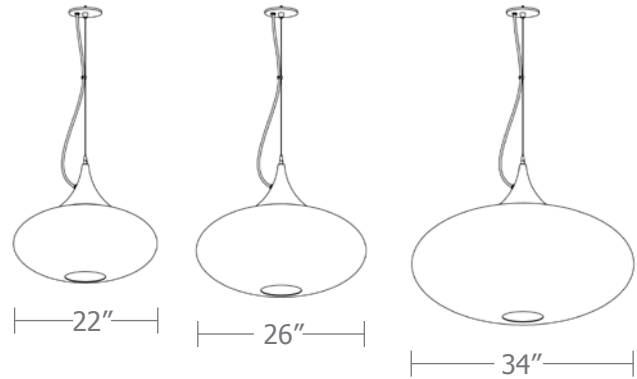

# dol.up™ fluorescent spec sheet

**material**  
**ballast housing**  
 spun .063" aluminum trumpet.

**optics**  
**diffuser**  
 .125" gloss white virgin acrylic. reinforced top opening on 26" and 34".

**electrical**  
 pre-wired for single circuit with factory installed universal voltage (120-277v), thermally protected, class P, electronic ballast. white power cord is standard with other color options listed below.

**mounting**  
 5"dia. spun steel canopy with single 12ft stainless steel cables and field adjustable grippers that allow for exact AFF mounting heights.

## catalog number

| size                          | lamping   | finish  | options   |
|-------------------------------|---|---|---|
| <b>P5222</b> 22"dia X 19"ht   | (22")<br><b>126</b> 1-26W CFTR<br>(labeled max.)  | <b>AP</b> anodized paint<br><b>BR</b> brick red<br><b>BU</b> blue<br><b>BZ</b> bronze<br><b>CP</b> champagne<br><b>MB</b> military blue<br><b>MN</b> mint<br><b>MW</b> matte white<br><b>OR</b> orange<br><b>RD</b> red<br><b>SB</b> satin black<br><b>SS</b> satin silver<br><b>TG</b> textured gray<br><b>TW</b> textured white<br><b>YO</b> yellow | <b>BKPC</b> Black power cord and canopy<br><b>SBPC</b> Silver braid power cord and white canopy |
| <b>P5226</b> 26"dia X 21.5"ht | <b>132</b> 1-32W CFTR<br>(labeled max.)<br><b>142</b> 1-42W CFTR<br>(interchangeable 26/32/42W)<br>(ies file #16502)                                | <b>BA</b> brushed aluminum<br><b>RAL</b> specify RAL#   |   |
| <b>P5234</b> 34"dia X 25.5"ht | (26")<br><b>126</b> 1-26W CFTR<br>(labeled max.)<br><b>132</b> 1-32W CFTR<br>(labeled max.)<br><b>142</b> 1-42W CFTR<br>(interchangeable 26/32/42W) |   |   |
|                               | (34")<br><b>126</b> 1-26W CFTR<br>(labeled max.)<br><b>132</b> 1-32W CFTR<br>(labeled max.)<br><b>142</b> 1-42W CFTR<br>(interchangeable 26/32/42W) |   |   |