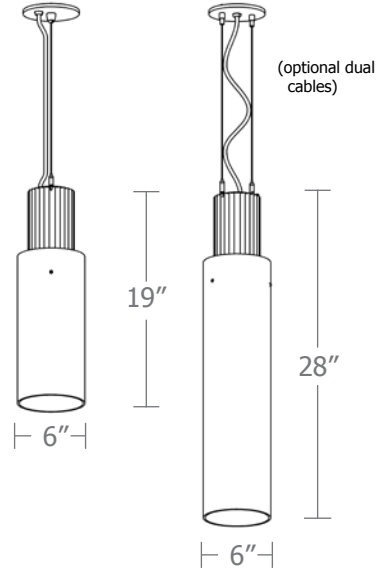

job name:
 type:

mere™ fluorescent spec sheet

material
P2500 extruded aluminum ballast housing.

optics
diffuser
 6" dia. .100" virgin matte white acrylic cylinder.

electrical
 pre-wired for single circuit with factory installed universal voltage (120-277v), thermally protected, class P, electronic ballast. white power cord is standard with other color options listed below.

mounting
 5"dia. spun steel canopy in satin white with single or optional dual 12ft stainless steel cables and field adjustable grippers that allow for exact AFF mounting heights.

catalog number

--	--	--	--

size	lamping	powerhead finish	options
P2519 6"dia X 19"ht	(19") 126 1-26W CFTR <small>(labeled max.)</small>	AN silver anodized ANB anodized black	EMCU Bodine® emergency ballast 120-277v <small>Remote mounted at canopy; max. 5' suspension</small>
P2528 6"dia X 28"ht	132 1-32W CFTR <small>(labeled max.)</small> 142 1-42W CFTR <small>(interchangeable 26/32/42W) (ies file #14049)</small>	painted finish BR brick red BU blue BZ bronze CP champagne MB military blue MN mint MW matte white OR orange RD red SS satin silver TG textured gray TW textured white YO yellow	EMNLU Bodine® emergency ballast 120-277v <small>mounted in-line above standard ballast housing (not available with VHS)</small> BKPC Black power cord and canopy SBPC Silver braid power cord and white canopy VHS 2-point vertical hanging system
	(28") 136 1-36W FT/2G11 <small>(ies file #17297)</small>	premium finish RAL specify RAL#	  